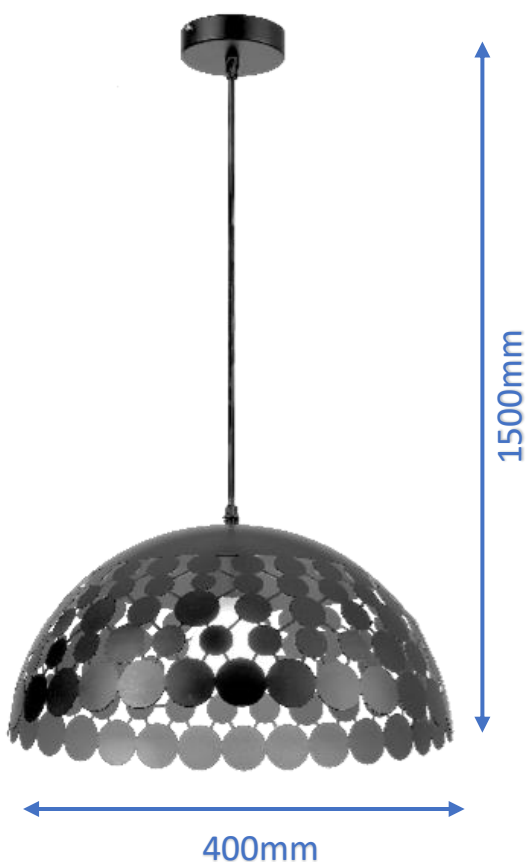

TECHNICAL SPECIFICATION SHEET

PRODUCT DETAILS »

Catalogue number	Description	Colour	Lampholder
955GALAXY1/BL	Pendant	Black & gold	1xE27

DIMENSIONS »